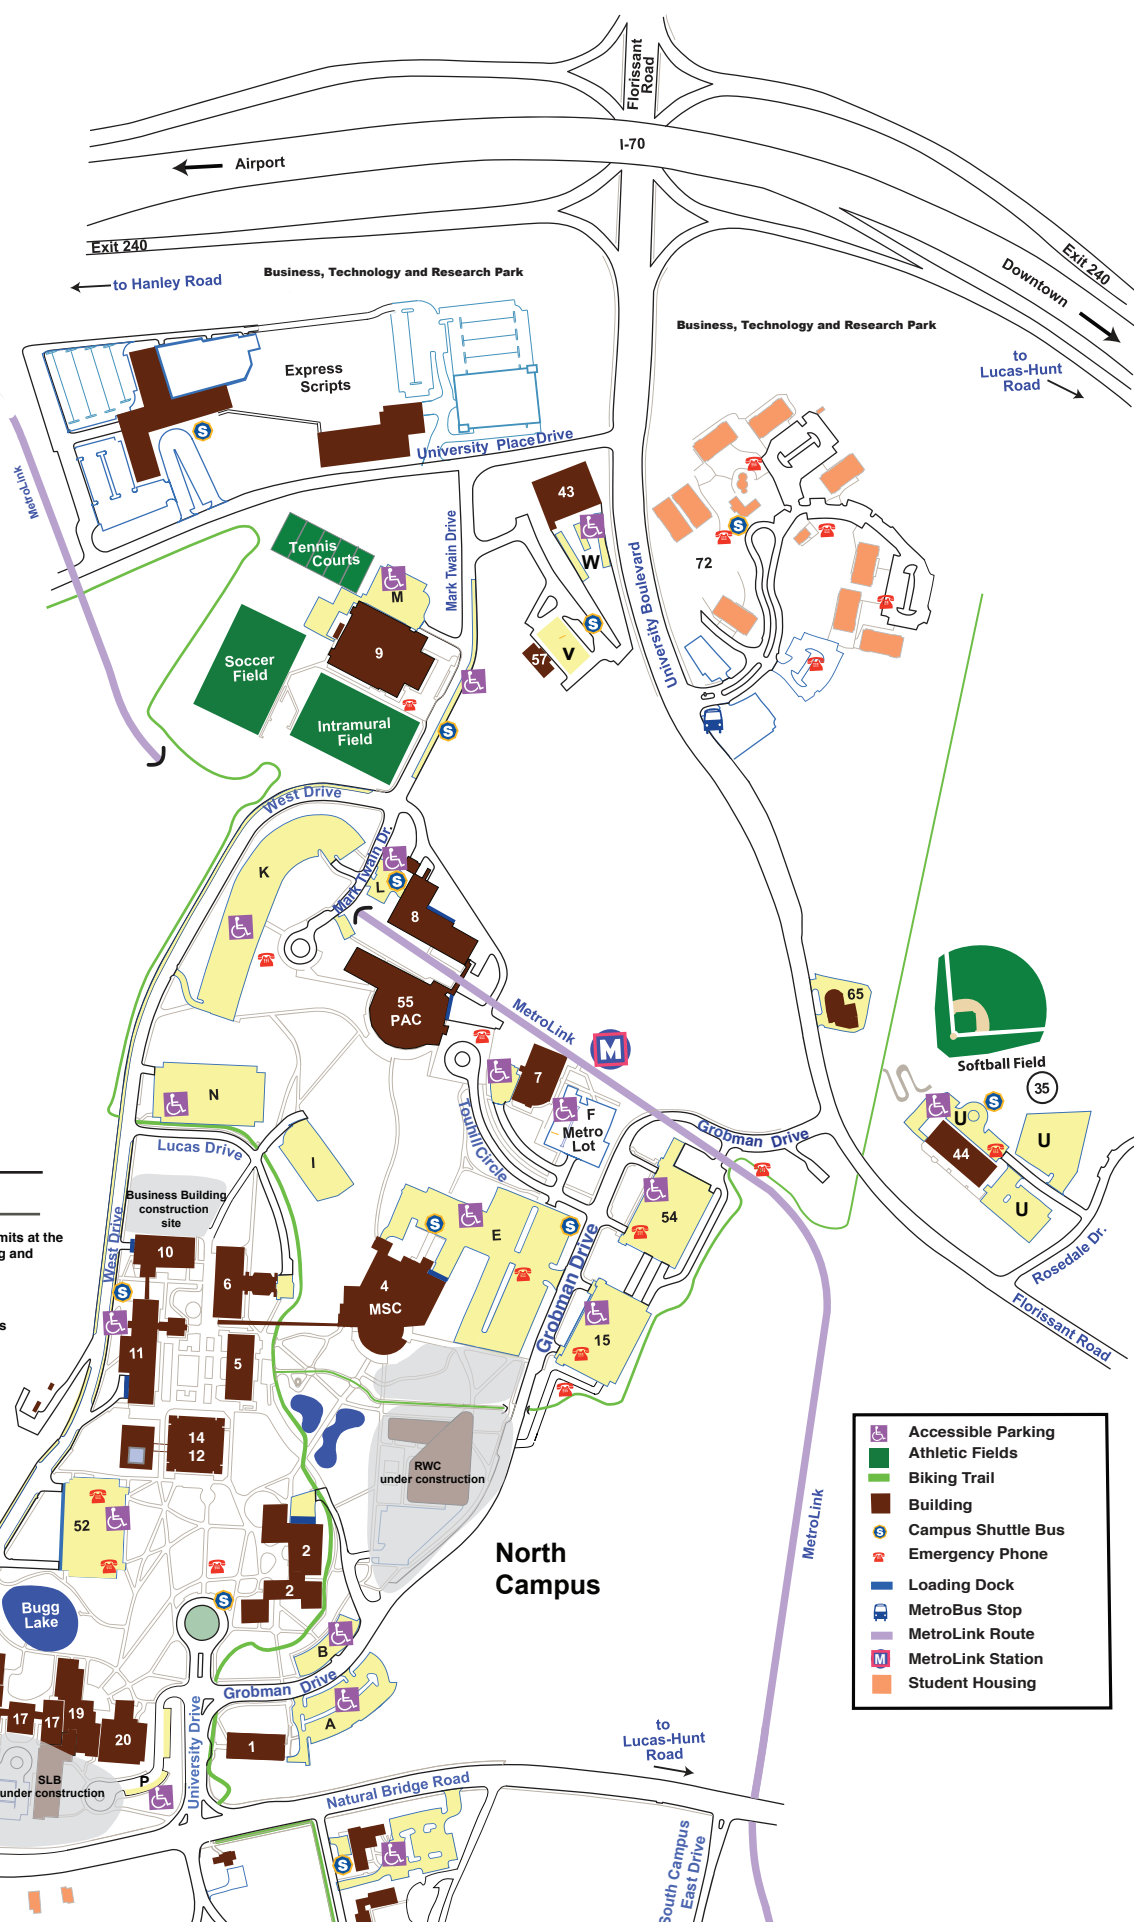

UMSL University of Missouri - St. Louis NORTH CAMPUS MAP

Building

Anheuser - Busch Ecology and Conservation Complex (ABE)	18
Arts Administration Building (AAB)	8
Benton Hall (BH)	17
Blanche M. Touhill Performing Arts Center (PAC)	55
Campus Police Building (CPB) Gallery 210	7
Clark Hall (CH)	5
Express Scripts Hall (ESH)	10
Fine Arts Building (FAB)	44
J. C. Penney Building / Conference Center (JCP)	2
Lucas Hall (LH)	6
Mansion Hills Condos (MHC)	72
Mark Twain (MT) Athletic & Fitness Center	9
Millennium Student Center (MSC) Student Services	4
Millennium Student Center Garage North (MGN)	54
Millennium Student Center Garage South (MGS)	15
Recreation & Wellness Center (RWC)	RWC
Regional Center for Education & Work (RCEW)	43
Research Building (RB)	19
Richard D. Schwartz Observatory (RSO)	35
Science Learning Building (SLB)	SLB
Sculpture and Ceramics Annex (SCA)	65
Social Sciences & Business Building / Tower (SSB)	11
Stadler Hall (SH)	20
St. Louis Mercantile Library (SLML)	12
Thomas Jefferson Library (TJL)	14
UMSL Postal Services (PS)	57
West Drive Garage South (WDGS)	52
William L. Clay Center for Nanoscience (CNS)	16
Woods Hall (WH)	1

Parking Facilities

A permit is required on all vehicles parked on campus. Obtain permits at the Cashier's Office in the Millennium Student Center, or at the Parking and Transportation Office in the Campus Police Building.

Students: E I K M N U 15 52 54

Faculty / Staff: All parking lots and garages except restricted areas

Handicapped: A B E F K L M N R P T 15 52 54

Guest / Visitors: Parking Meters on lots B E

	Accessible Parking
	Athletic Fields
	Biking Trail
	Building
	Campus Shuttle Bus
	Emergency Phone
	Loading Dock
	MetroBus Stop
	MetroLink Route
	MetroLink Station
	Student Housing